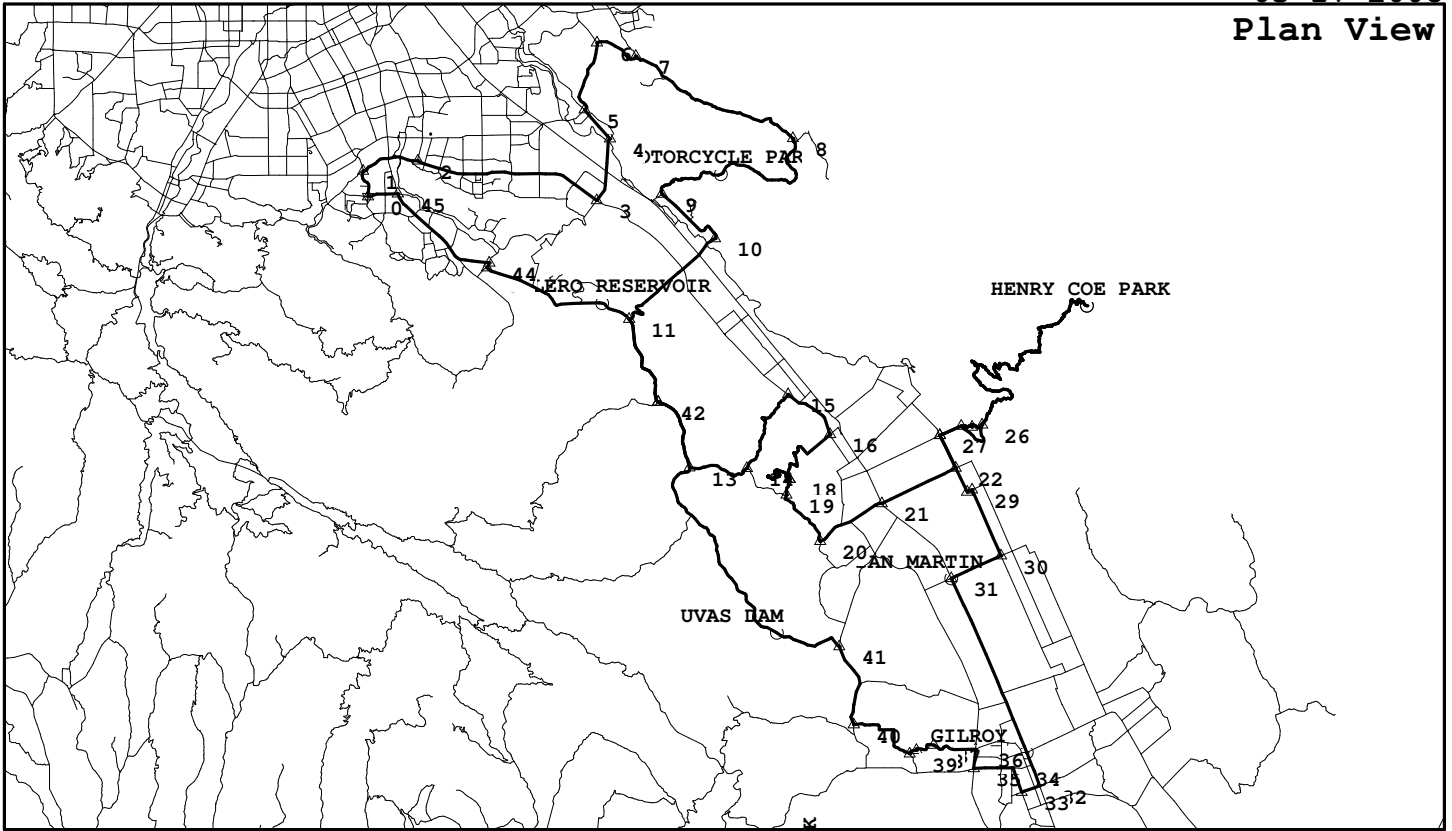

# LDTR 2008-03-22 similar to Tour de Franz

AAA026, 113.6 miles, 8214. feet of climbing

03-17-2008

Plan View

<http://BikeMaster.home.att.net/>

Profile View